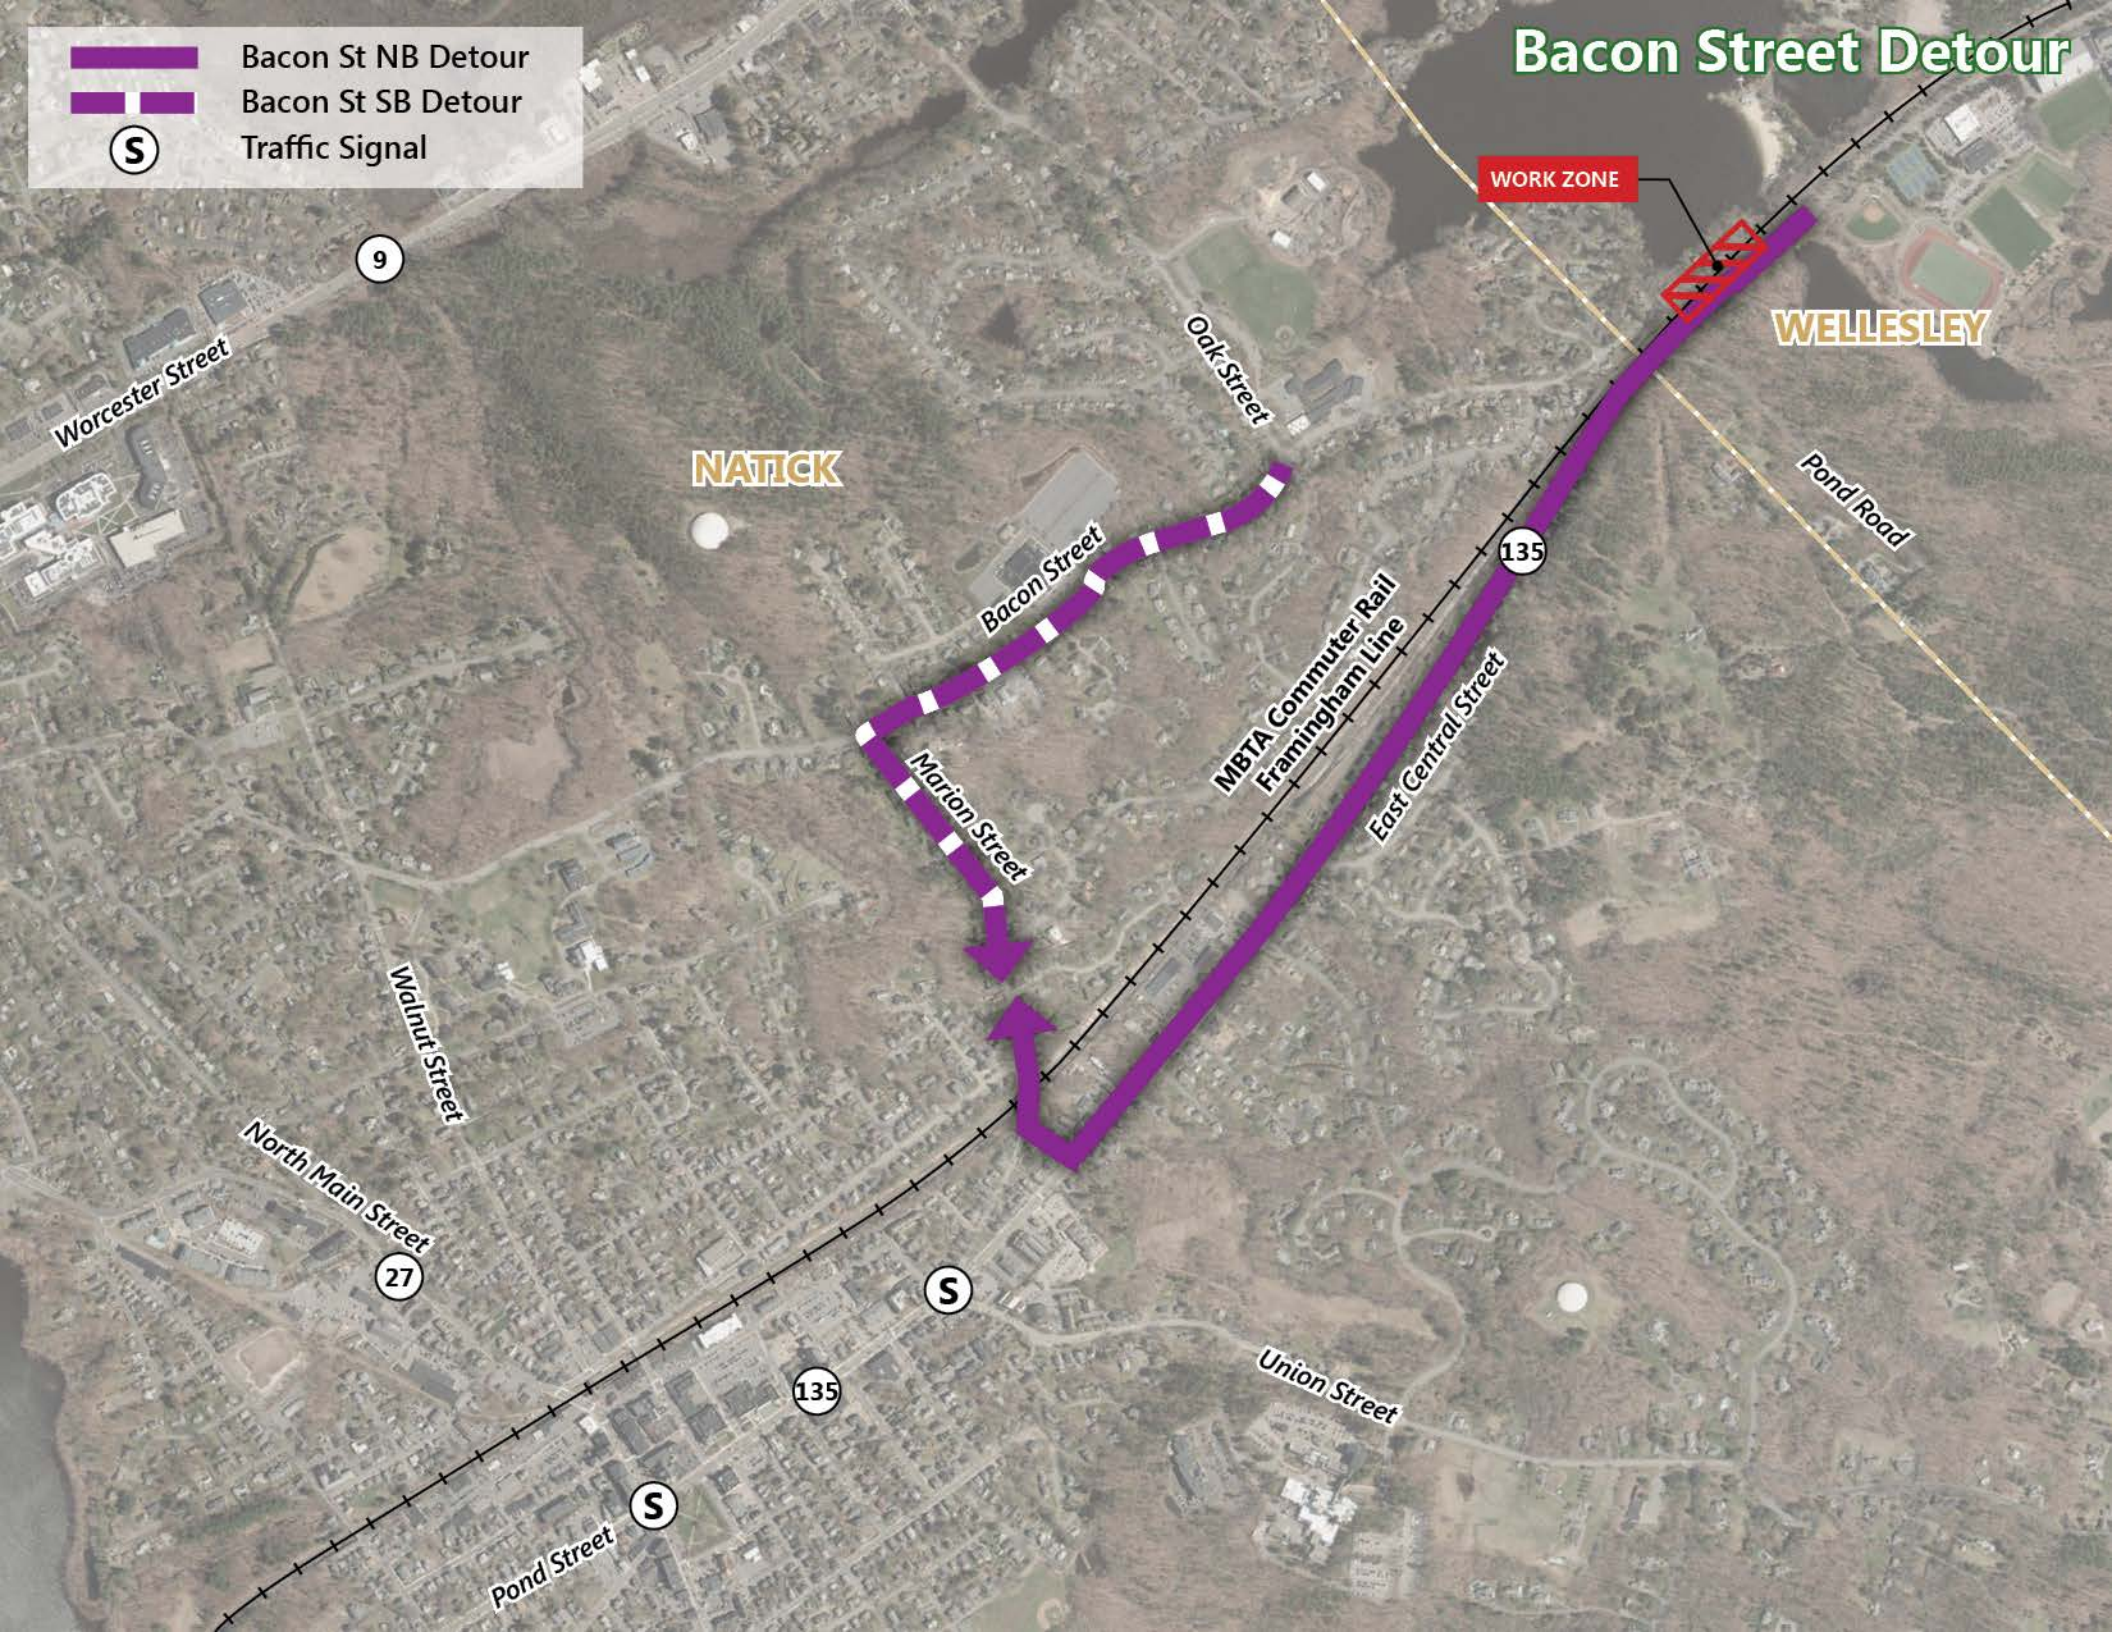

Bacon Street Detour

-  Bacon St NB Detour
-  Bacon St SB Detour
-  Traffic Signal

WORK ZONE

WELLESLEY

NATICK

Worcester Street
9

Oak Street

Bacon Street

Marion Street

MBTA Commuter Rail
Framingham Line

East Central Street

Pond Road

135

Walnut Street

North Main Street
27

S