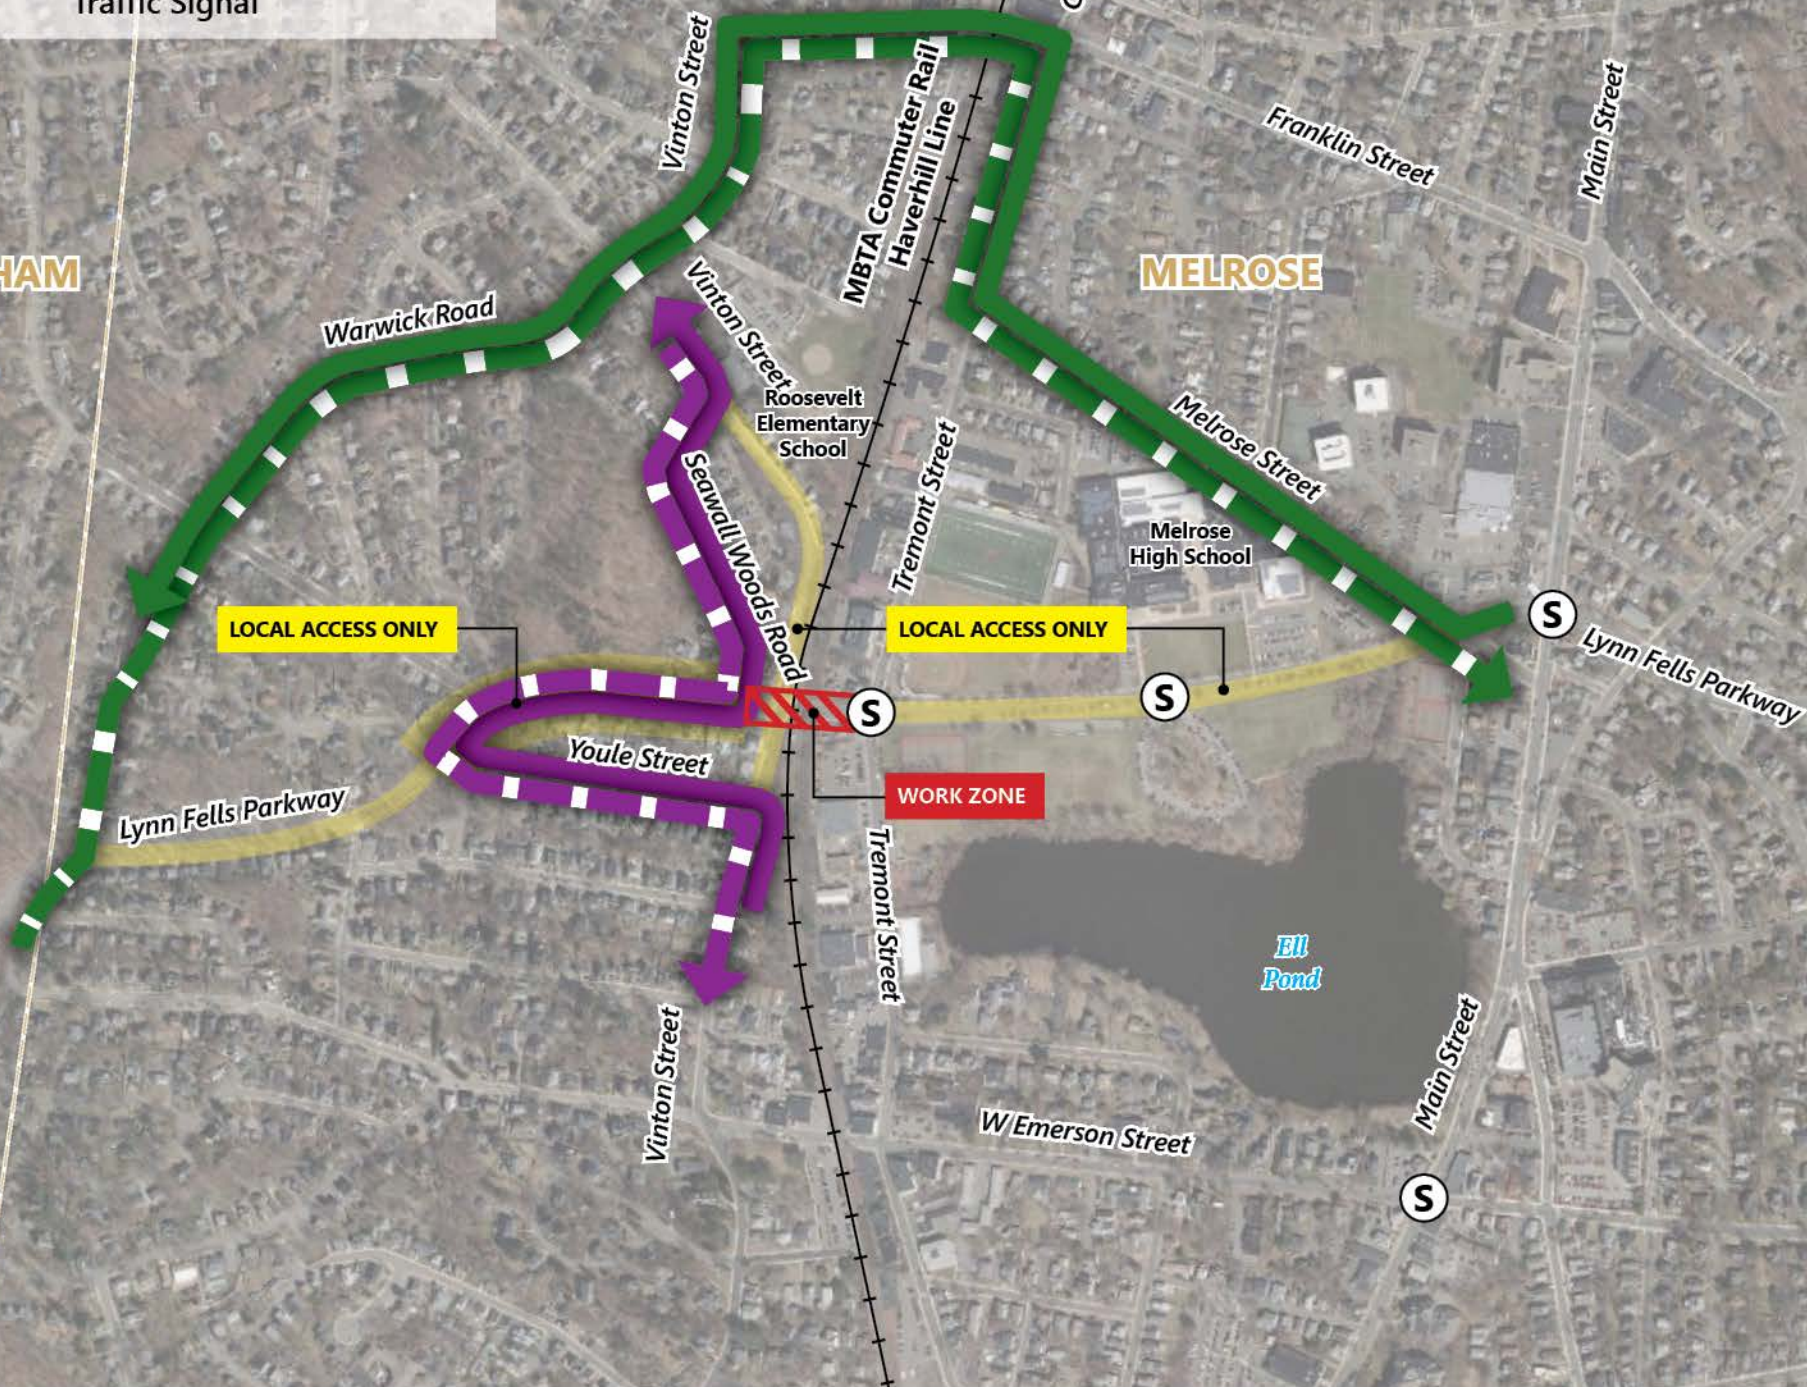

Lynn Fells Parkway and Vinton Street Detour

-  Vinton St NB Detour
-  Vinton St SB Detour
-  Lynn Fells Pkwy WB Detour
-  Lynn Fells Pkwy EB Detour
-  Traffic Signal

STONEHAM

MELROSE

LOCAL ACCESS ONLY

LOCAL ACCESS ONLY

WORK ZONE

Ell Pond