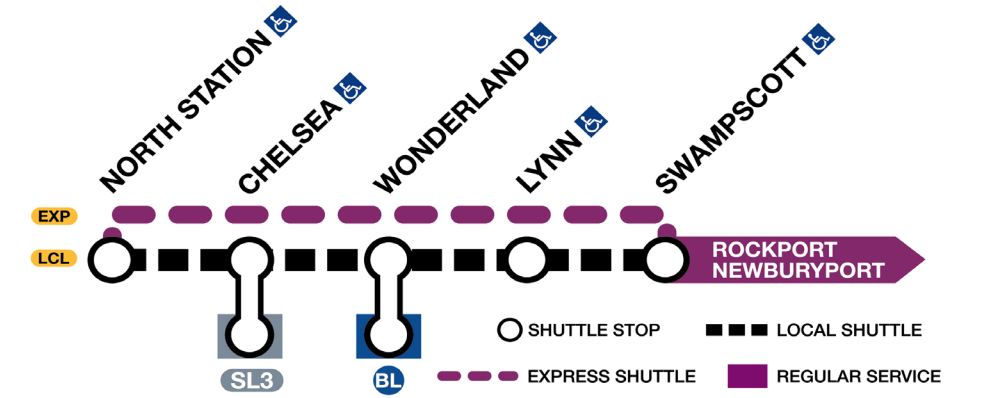

NEWBURYPORT/ROCKPORT LINE **DIVERSION SCHEDULE**
Effective May 18-19, 2024

Express and local stop buses replace weekend train service between Swampscott and North Station to allow for work on the Maffa Way/Mystic Avenue Bridge Superstructure Replacements project. Passengers may connect with the Blue Line at Wonderland or with the Silver Line at Chelsea.