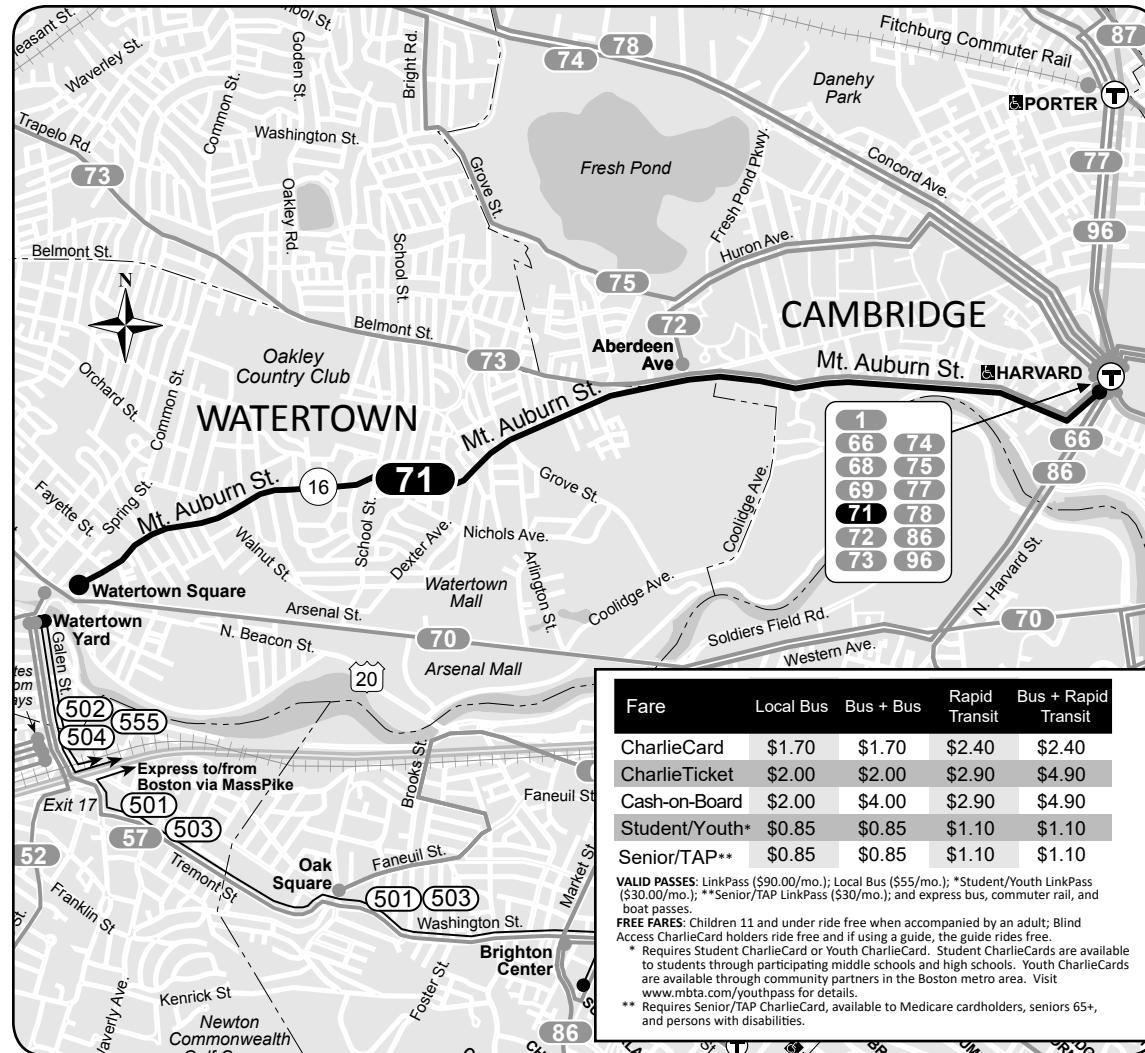

## Route 71 Watertown Square - Harvard Station

## Watertown Square- Harvard Station

Serving

- Mount Auburn Hospital
- Harvard University
- Red Line

**T** Massachusetts Bay Transportation Authority **massDOT**  
Massachusetts Department of Transportation