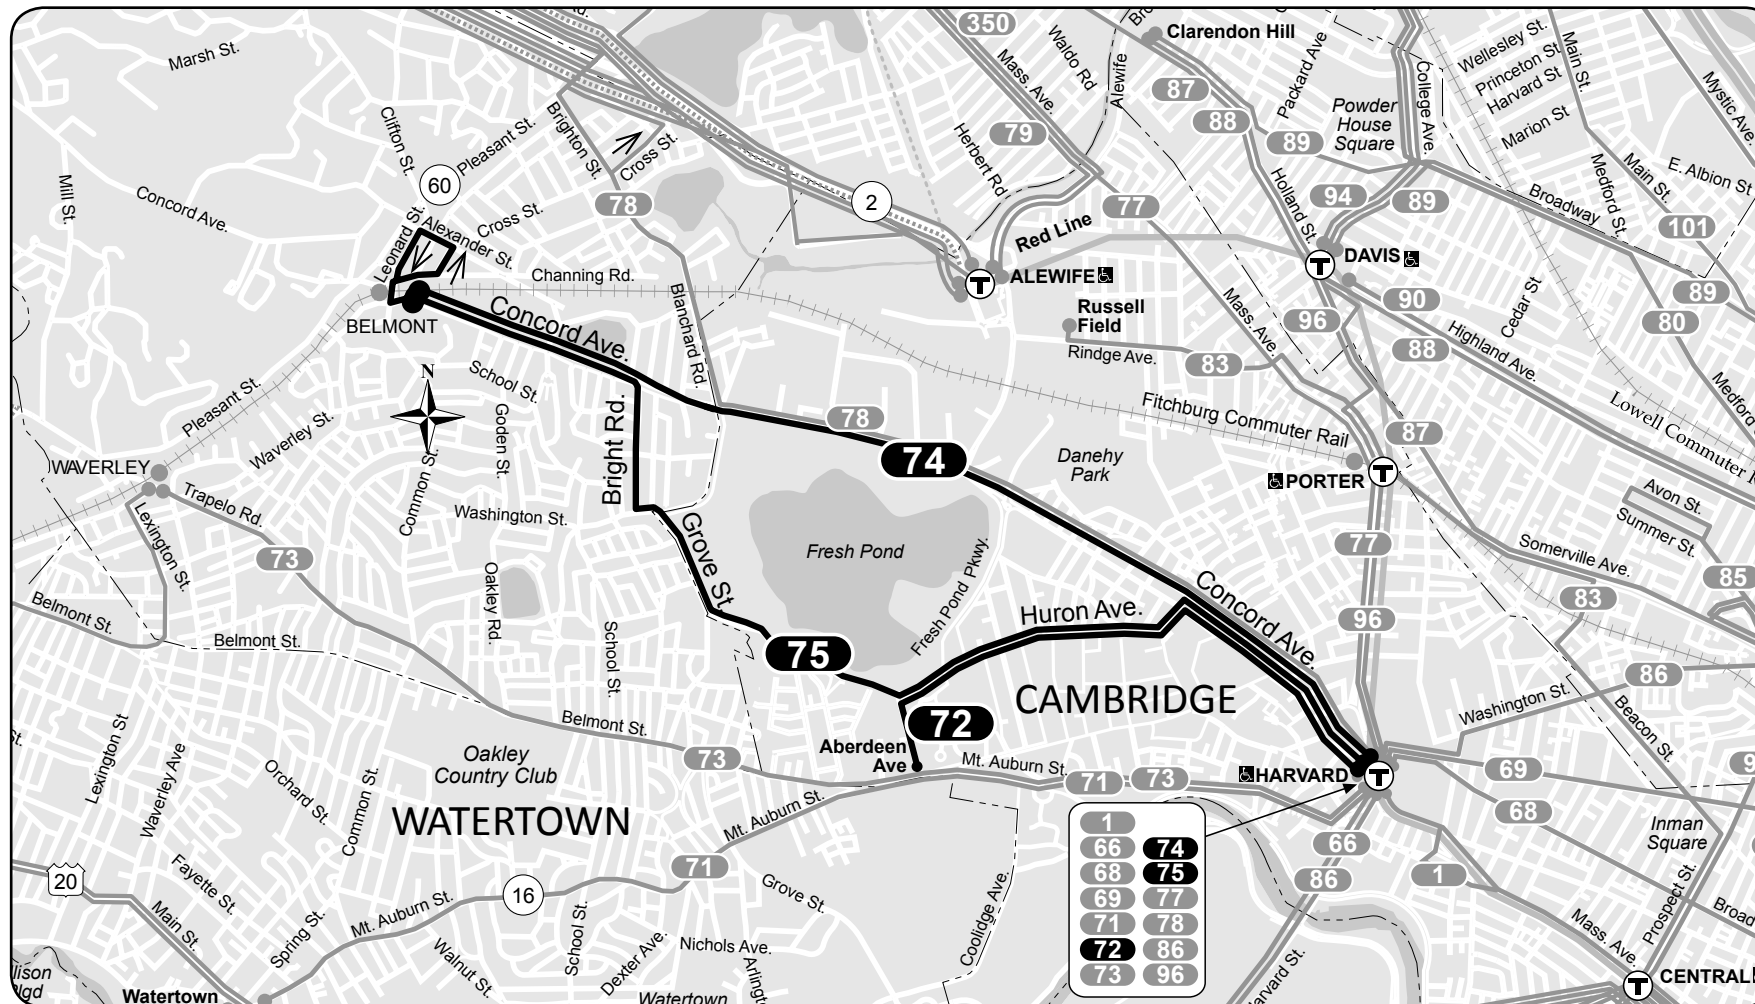

route/schedule change

72•74•75

Effective December 22, 2019

- 72** Aberdeen Ave - Harvard Station
- 74** Belmont Ctr - Harvard Sta. via Concord Ave
- 75** Belmont Ctr - Harvard Sta. via Huron Ave

Serving

- Belmont High School
- 700 Huron Avenue
- Harvard Square
- Harvard University
- Eliot Street
- Red Line
- Fitchburg Commuter Rail

T Massachusetts Bay Transportation Authority *massDOT*
Massachusetts Department of Transportation

Information 617-222-3200 • 1-800-392-6100
(TTY) 617-222-5146 • www.mbta.com

Route 72 Aberdeen Ave - Harvard Station
Route 74 Belmont Center - Harvard Station via Concord Ave
Route 75 Belmont Center - Harvard Station via Huron Ave

72 Weekday

Inbound		Outbound	
Leave Aberdeen & Mt. Auburn	Arrive Harvard Station	Leave Harvard Station	Arrive Aberdeen & Mt. Auburn
6:49A	7:01A
7:15	7:29
s 7:30
7:45	8:01
8:15	8:33
8:45	9:03
9:15	9:31
.....	2:45P	2:59P
.....	3:15	3:29
.....	3:55	4:09
.....	4:30	4:45
.....	5:03	5:18
.....	5:35	5:50
.....	6:05	6:18
.....	6:35	6:48
.....	7:05	7:16

75 Sunday

Inbound			Outbound		
Leave Belmont Center	Arrive Concord Ave. at Huron Ave.	Arrive Harvard Station	Leave Harvard Station	Arrive Concord Ave. at Huron Ave.	Arrive Belmont Center
6:35A	6:43A	6:49A	6:20A	6:23A	6:33A
7:15	7:23	7:29	6:55	6:58	7:08
7:55	8:04	8:11	7:35	7:38	7:48
8:35	8:44	8:51	8:15	8:18	8:28
9:15	9:24	9:31	8:55	8:58	9:09
9:55	10:05	10:13	9:35	9:38	9:49
10:40	10:50	10:58	10:17	10:21	10:33
11:25	11:35	11:43	11:02	11:06	11:18
			11:47	11:51	12:03P
12:10P	12:20P	12:28P	12:32P	12:37P	12:49P
12:55	1:05	1:13	1:17	1:22	1:34
1:40	1:50	1:58	2:02	2:07	2:19
2:25	2:34	2:42	2:47	2:52	3:04
3:10	3:19	3:27	3:32	3:36	3:48
3:55	4:04	4:12	4:15	4:19	4:31
4:38	4:47	4:55	4:58	5:02	5:14
5:20	5:29	5:37	5:40	5:44	5:56
6:00	6:09	6:17	6:20	6:24	6:36
6:40	6:49	6:57	7:00	7:04	7:16
7:20	7:28	7:35	7:40	7:43	7:55
8:00	8:08	8:15	8:20	8:23	8:35
8:40	8:48	8:55	9:00	9:03	9:14
9:20	9:28	9:35	9:40	9:43	9:54
10:00	10:08	10:15	9:40	9:43	9:54