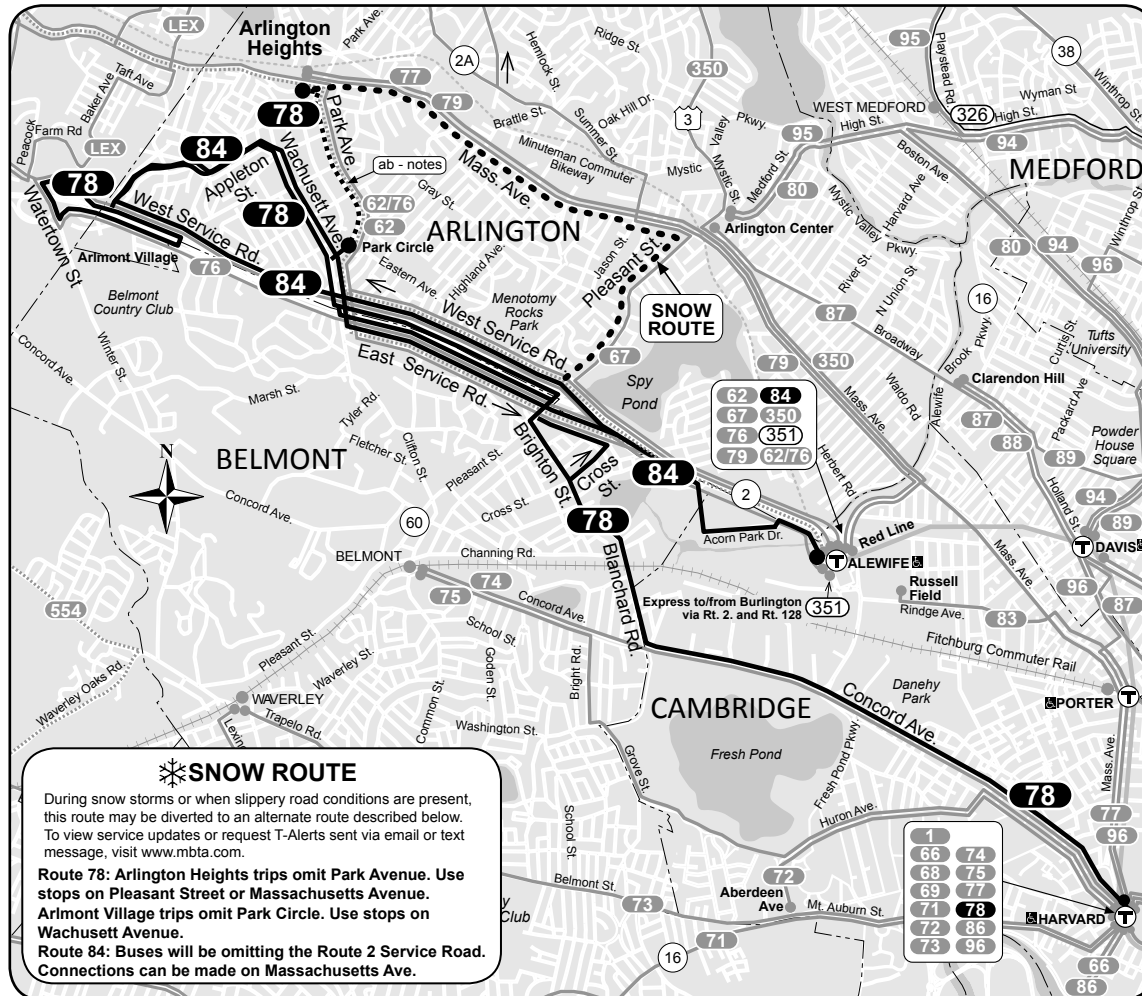

Route 78 Arlmont Village - Harvard Station
Route 84 Arlmont Village - Alewife Station

schedule change

78•84

Effective December 22, 2019

78 Arlmont Village-Harvard Station
84 Arlmont Village-Alewife Station

78 Weekday					
Inbound			Outbound		
Leave Arlmont Village	Arrive Pleasant Street	Arrive Harvard Station	Leave Harvard Station	Arrive Pleasant Street	Arrive Arlmont Village
5:40A	5:47A	6:05A	5:49A	6:01A	6:21A
6:05	6:12	6:30	6:09	6:21	6:41
6:28	6:35	7:02	b 6:38	6:50	6:58
6:54	7:01	7:28	b 7:08	7:24	7:32
a 7:19	7:26	7:53	b 7:34	7:50	7:58
a 7:43	7:50	8:17	b 8:14	8:30	8:38
a 8:13	8:20	8:47	8:40	8:56	9:08
a 8:45	8:52	9:19	9:10	9:24	9:36
9:12	9:19	9:40	9:46	10:00	10:12
9:44	9:51	10:12	10:18	10:32	10:44
10:16	10:23	10:44	10:50	11:04	11:16
10:48	10:55	11:16	11:20	11:34	11:46
11:20	11:27	11:48	11:52	12:06P	12:18P
11:50	11:57	12:18P			
			12:23P	12:37P	12:49P
12:22P	12:29P	12:50P	12:54	1:08	1:20
12:53	1:00	1:21	1:25	1:39	1:51
1:26	1:33	1:54	1:58	2:16	2:30
1:56	2:03	2:24	2:28	2:46	3:00
2:34	2:41	3:03	3:07	3:29	3:41
3:06	3:13	3:36	3:40	4:03	4:20
3:47	3:54	4:17	b 4:06	4:30	4:42
4:26	4:33	4:56	b 4:35	4:59	5:11
a 4:51	4:58	5:21	b 5:00	5:24	5:36
a 5:20	5:27	5:50	b 5:29	5:53	6:05
a 5:49	5:56	6:19	b 5:58	6:22	6:34
a 6:15	6:22	6:44	b 6:27	6:42	6:54
6:19	6:26	6:48	6:47	7:02	7:19
a 6:42	6:47	7:05	7:17	7:32	7:49
a 7:02	7:07	7:24	7:40	7:55	8:08
7:27	7:33	7:50	8:15	8:28	8:40
8:13	8:19	8:36	8:39	8:52	9:04
9:07	9:13	9:30	9:35	9:48	10:00
10:07	10:13	10:28	10:35	10:48	11:00
11:06	11:12	11:27	11:35	11:48	12:00M
12:03A	12:09A	12:23A	12:30A	12:43A	12:55A