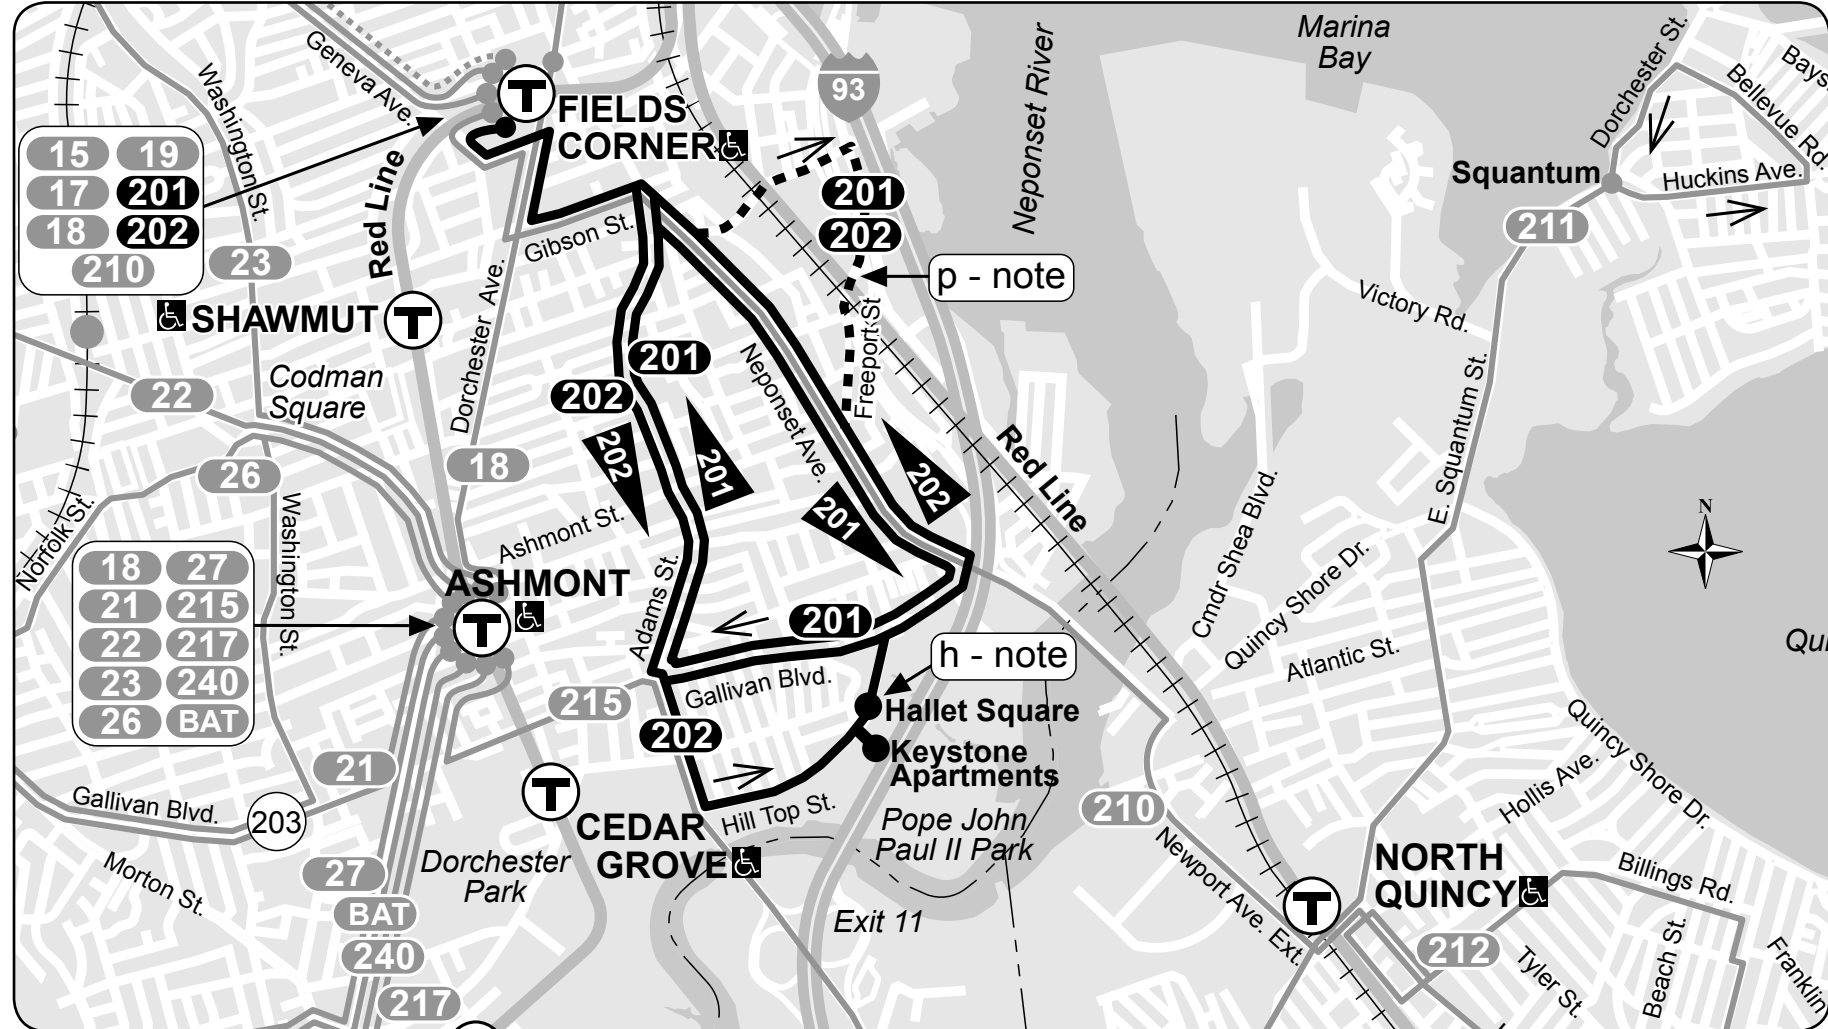

T Massachusetts Bay Transportation Authority **massDOT**
Massachusetts Department of Transportation

Information 617-222-3200 • 1-800-392-6100
(TTY) 617-222-5146 • www.mbta.com

Route 201 Fields Corner Loop via Neponset Ave. to Adams St.
Route 202 Fields Corner Loop via Adams St. to Neponset Ave.