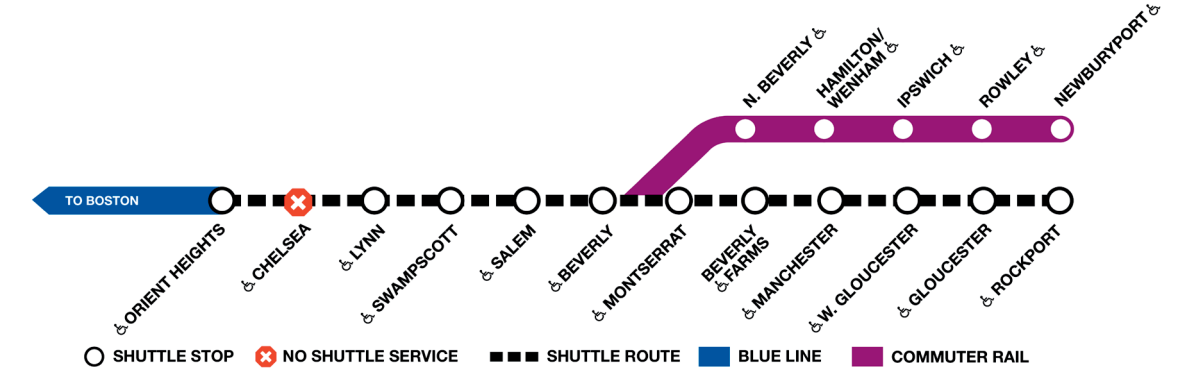

NEWBURYPORT/ROCKPORT LINE

Weekend Diversion Schedule
Effective May 18th, 2022

SATURDAY AND SUNDAY

Table with columns for Inbound to Boston (AM and PM), Train No., Zone, and various station names (Rockport, Gloucester, West Gloucester, Manchester, Beverly Farms, Montserrat, Newburyport, Rowley, Ipswich, Hamilton/Wenham, North Beverly, Beverly, Beverly (Bus departure), Salem, Swampscott, Lynn, Orient Heights).

Shuttle buses replace all Rockport Line service. Newburyport service replaced between Boston and Beverly. Buses will connect to the Blue Line at Orient Heights for service to/from Boston. Normal train service operates between Beverly and Newburyport.

Times in purple with "f" indicate a flag stop: Passengers must tell the conductor that they wish to leave. Passengers waiting to board must be visible on the platform for the train to stop.

Board the next bus or train for continued service inbound/outbound

All buses are free and accessible

Bicycles are not allowed on board shuttle buses

Bus departure times on the Newburyport and Rockport Line

SATURDAY AND SUNDAY

Table with columns for Outbound from Boston (AM and PM), Train No., Zone, and various station names (Orient Heights, Lynn, Swampscott, Salem, Beverly, North Beverly, Hamilton/Wenham, Ipswich, Rowley, Newburyport, Montserrat, Beverly Farms, Manchester, West Gloucester, Gloucester, Rockport).