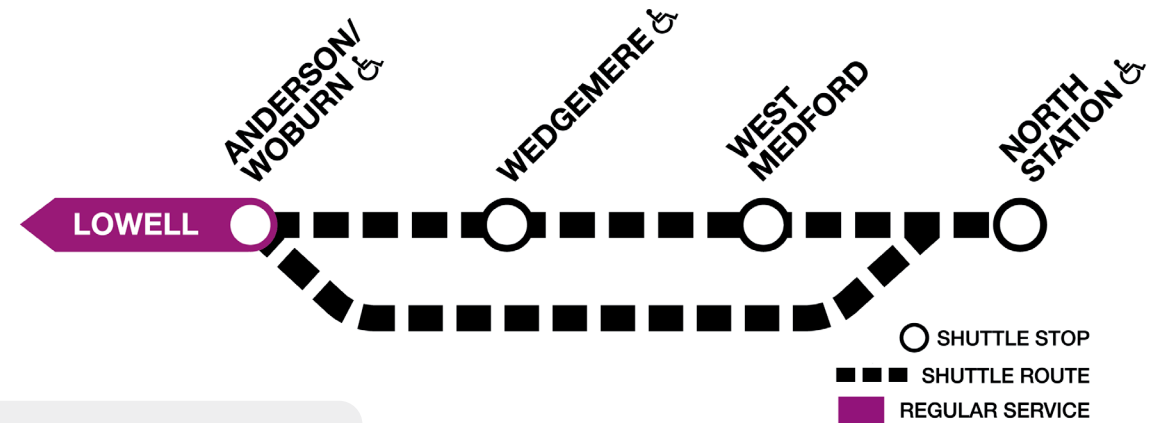

LOWELL LINE

Weekend Diversion Schedule

Effective July 9th-10th, July 16th-17th, July 30th-31st and August 6th-7th

Buses will replace regular train service between Anderson/Woburn and North Station

SATURDAY AND SUNDAY

Inbound to Boston		AM								PM									
ZONE	Train No.	1300	1302	1304	1306	1308	1310	1312	1314	1316	2300	2302	2304	2306	2308	2310	2312	2314	2316
6	Lowell	5:30	7:30	9:30	11:30	1:30	3:30	5:30	7:30	9:30									
5	North Billerica	5:38	7:38	9:38	11:38	1:38	3:38	5:38	7:38	9:38									
3	Wilmington	5:45	7:45	9:45	11:45	1:45	3:45	5:45	7:45	9:45									
2	Anderson/Woburn (Train arrival)	5:49	7:49	9:49	11:49	1:49	3:49	5:49	7:49	9:49									
2	Anderson/Woburn (Bus departure)	5:54	5:54	7:54	7:54	9:54	9:54	11:54	11:54	1:54	1:54	3:54	3:54	5:54	5:54	7:54	7:54	9:54	9:54
1	Wedgemere	-	6:11	-	8:11	-	10:18	-	12:18	-	2:18	-	4:18	-	6:18	-	8:13	-	10:13
1A	West Medford	-	6:15	-	8:15	-	10:24	-	12:24	-	2:24	-	4:24	-	6:24	-	8:18	-	10:18
1A	North Station	6:14	6:29	8:14	8:29	10:19	10:44	12:24	12:44	2:24	2:44	4:24	4:44	6:24	6:44	8:19	8:34	10:19	10:34