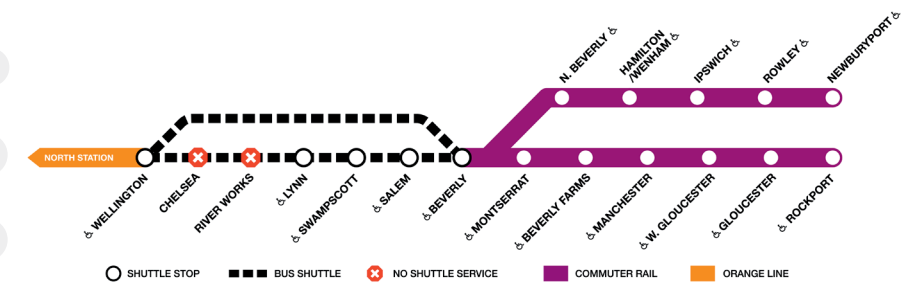

*Saturday only

Buses will replace regular train service between Beverly and Wellington on the Orange Line for continued service to North Station

SATURDAY AND SUNDAY

Outbound from Boston		AM										PM										BEV Local																
ZONE	Saturday Train No.	1151	1101	1153	1103	1155	1105	1157	1107	1159	1109	1161	1111	1163	1113	1165	1115	1167	1117	BEV Local																		
ZONE	Sunday Train No.	2151	2101	2153	2103	2155	2105	2157	2107	2159	2109	2161	2111	2163	2113	2165	2115	2167	2117																			
OL	Wellington	4:55	5:10	5:55	6:10	6:50	7:10	7:50	8:05	8:40	9:05	9:40	9:55	10:35	10:55	11:35	11:55	12:35	12:55	1:40	1:55	2:40	3:00	3:40	4:00	4:40	5:00	5:45	6:05	6:45	7:05	7:50	8:05	9:20	9:35	10:20	10:40	11:35
2	Lynn	5:26	-	6:26	-	7:24	-	8:24	-	9:19	-	10:19	-	11:17	-	12:17	-	1:17	-	2:19	-	3:19	-	4:19	-	5:19	-	6:22	-	7:22	-	8:24	-	9:54	-	10:54	-	12:09
3	Swampscott	5:32	-	6:32	-	7:30	-	8:30	-	9:26	-	10:26	-	11:25	-	12:25	-	1:25	-	2:26	-	3:26	-	4:26	-	5:26	-	6:28	-	7:28	-	8:30	-	10:00	-	11:00	-	12:15
3	Salem	5:48	5:51	6:48	6:51	7:47	7:51	8:47	8:51	9:46	9:51	10:46	10:50	11:45	11:50	12:45	12:50	1:45	1:50	2:46	2:50	3:46	3:50	4:46	4:50	5:46	5:50	6:46	6:51	7:46	7:51	8:47	8:51	10:17	10:21	11:17	11:21	12:32
4	Beverly (Bus Arrival)	5:55	5:55	6:55	6:55	7:55	7:55	8:55	8:55	9:55	9:55	10:55	10:55	11:55	11:55	12:55	12:55	1:55	1:55	2:55	2:55	3:55	3:55	4:55	4:55	5:55	5:55	6:55	6:55	7:55	7:55	8:55	8:55	10:25	10:25	11:25	11:25	12:40
4	Beverly (train departure)	6:04	7:04	8:04	9:04	10:04	11:04	12:04	1:04	2:04	3:04	4:04	5:04	6:04	7:04	8:04	9:04	10:34	11:34	-																		
4	North Beverly	f 6:08	-	f 8:08	-	f 10:08	-	f 12:08	-	f 2:08	-	f 4:08	-	f 6:08	-	f 8:08	-	f 10:38	-	-																		
5	Hamilton/Wenham	6:12	-	8:12	-	10:12	-	12:12	-	2:12	-	4:12	-	6:12	-	8:12	-	10:42	-	-																		
6	Ipswich	6:18	-	8:18	-	10:18	-	12:18	-	2:18	-	4:18	-	6:18	-	8:18	-	10:48	-	-																		
7	Rowley	6:24	-	8:24	-	10:24	-	12:24	-	2:24	-	4:24	-	6:24	-	8:24	-	10:54	-	-																		
8	Newburyport	6:35	-	8:35	-	10:35	-	12:35	-	2:35	-	4:35	-	6:35	-	8:35	-	11:05	-	-																		
4	Montserrat	-	f 7:08	-	f 9:08	-	f 11:08	-	f 1:08	-	f 3:08	-	f 5:08	-	f 7:08	-	f 9:08	-	f 11:38	-																		
5	Beverly Farms	-	f 7:14	-	f 9:14	-	f 11:14	-	f 1:14	-	f 3:14	-	f 5:14	-	f 7:14	-	f 9:14	-	f 11:44	-																		
6	Manchester	-	7:20	-	9:20	-	11:20	-	1:20	-	3:20	-	5:20	-	7:20	-	9:20	-	11:50	-																		
7	West Gloucester	-	f 7:26	-	f 9:26	-	f 11:26	-	f 1:26	-	f 3:26	-	f 5:26	-	f 7:26	-	f 9:26	-	f 11:56	-																		
7	Gloucester	-	7:33	-	9:33	-	11:33	-	1:33	-	3:33	-	5:33	-	7:33	-	9:33	-	12:03	-																		
8	Rockport	-	7:44	-	9:44	-	11:44	-	1:44	-	3:44	-	5:44	-	7:44	-	9:44	-	12:14	-																		

Times in purple with "f" indicate a flag stop:
Passengers must tell the conductor that they wish to leave. Passengers waiting to board must be visible on the platform for the train to stop.

All buses are free and accessible
 Bicycles are allowed on trains but are not allowed on board shuttle buses

Bus departure times on the Newburyport and Rockport Line